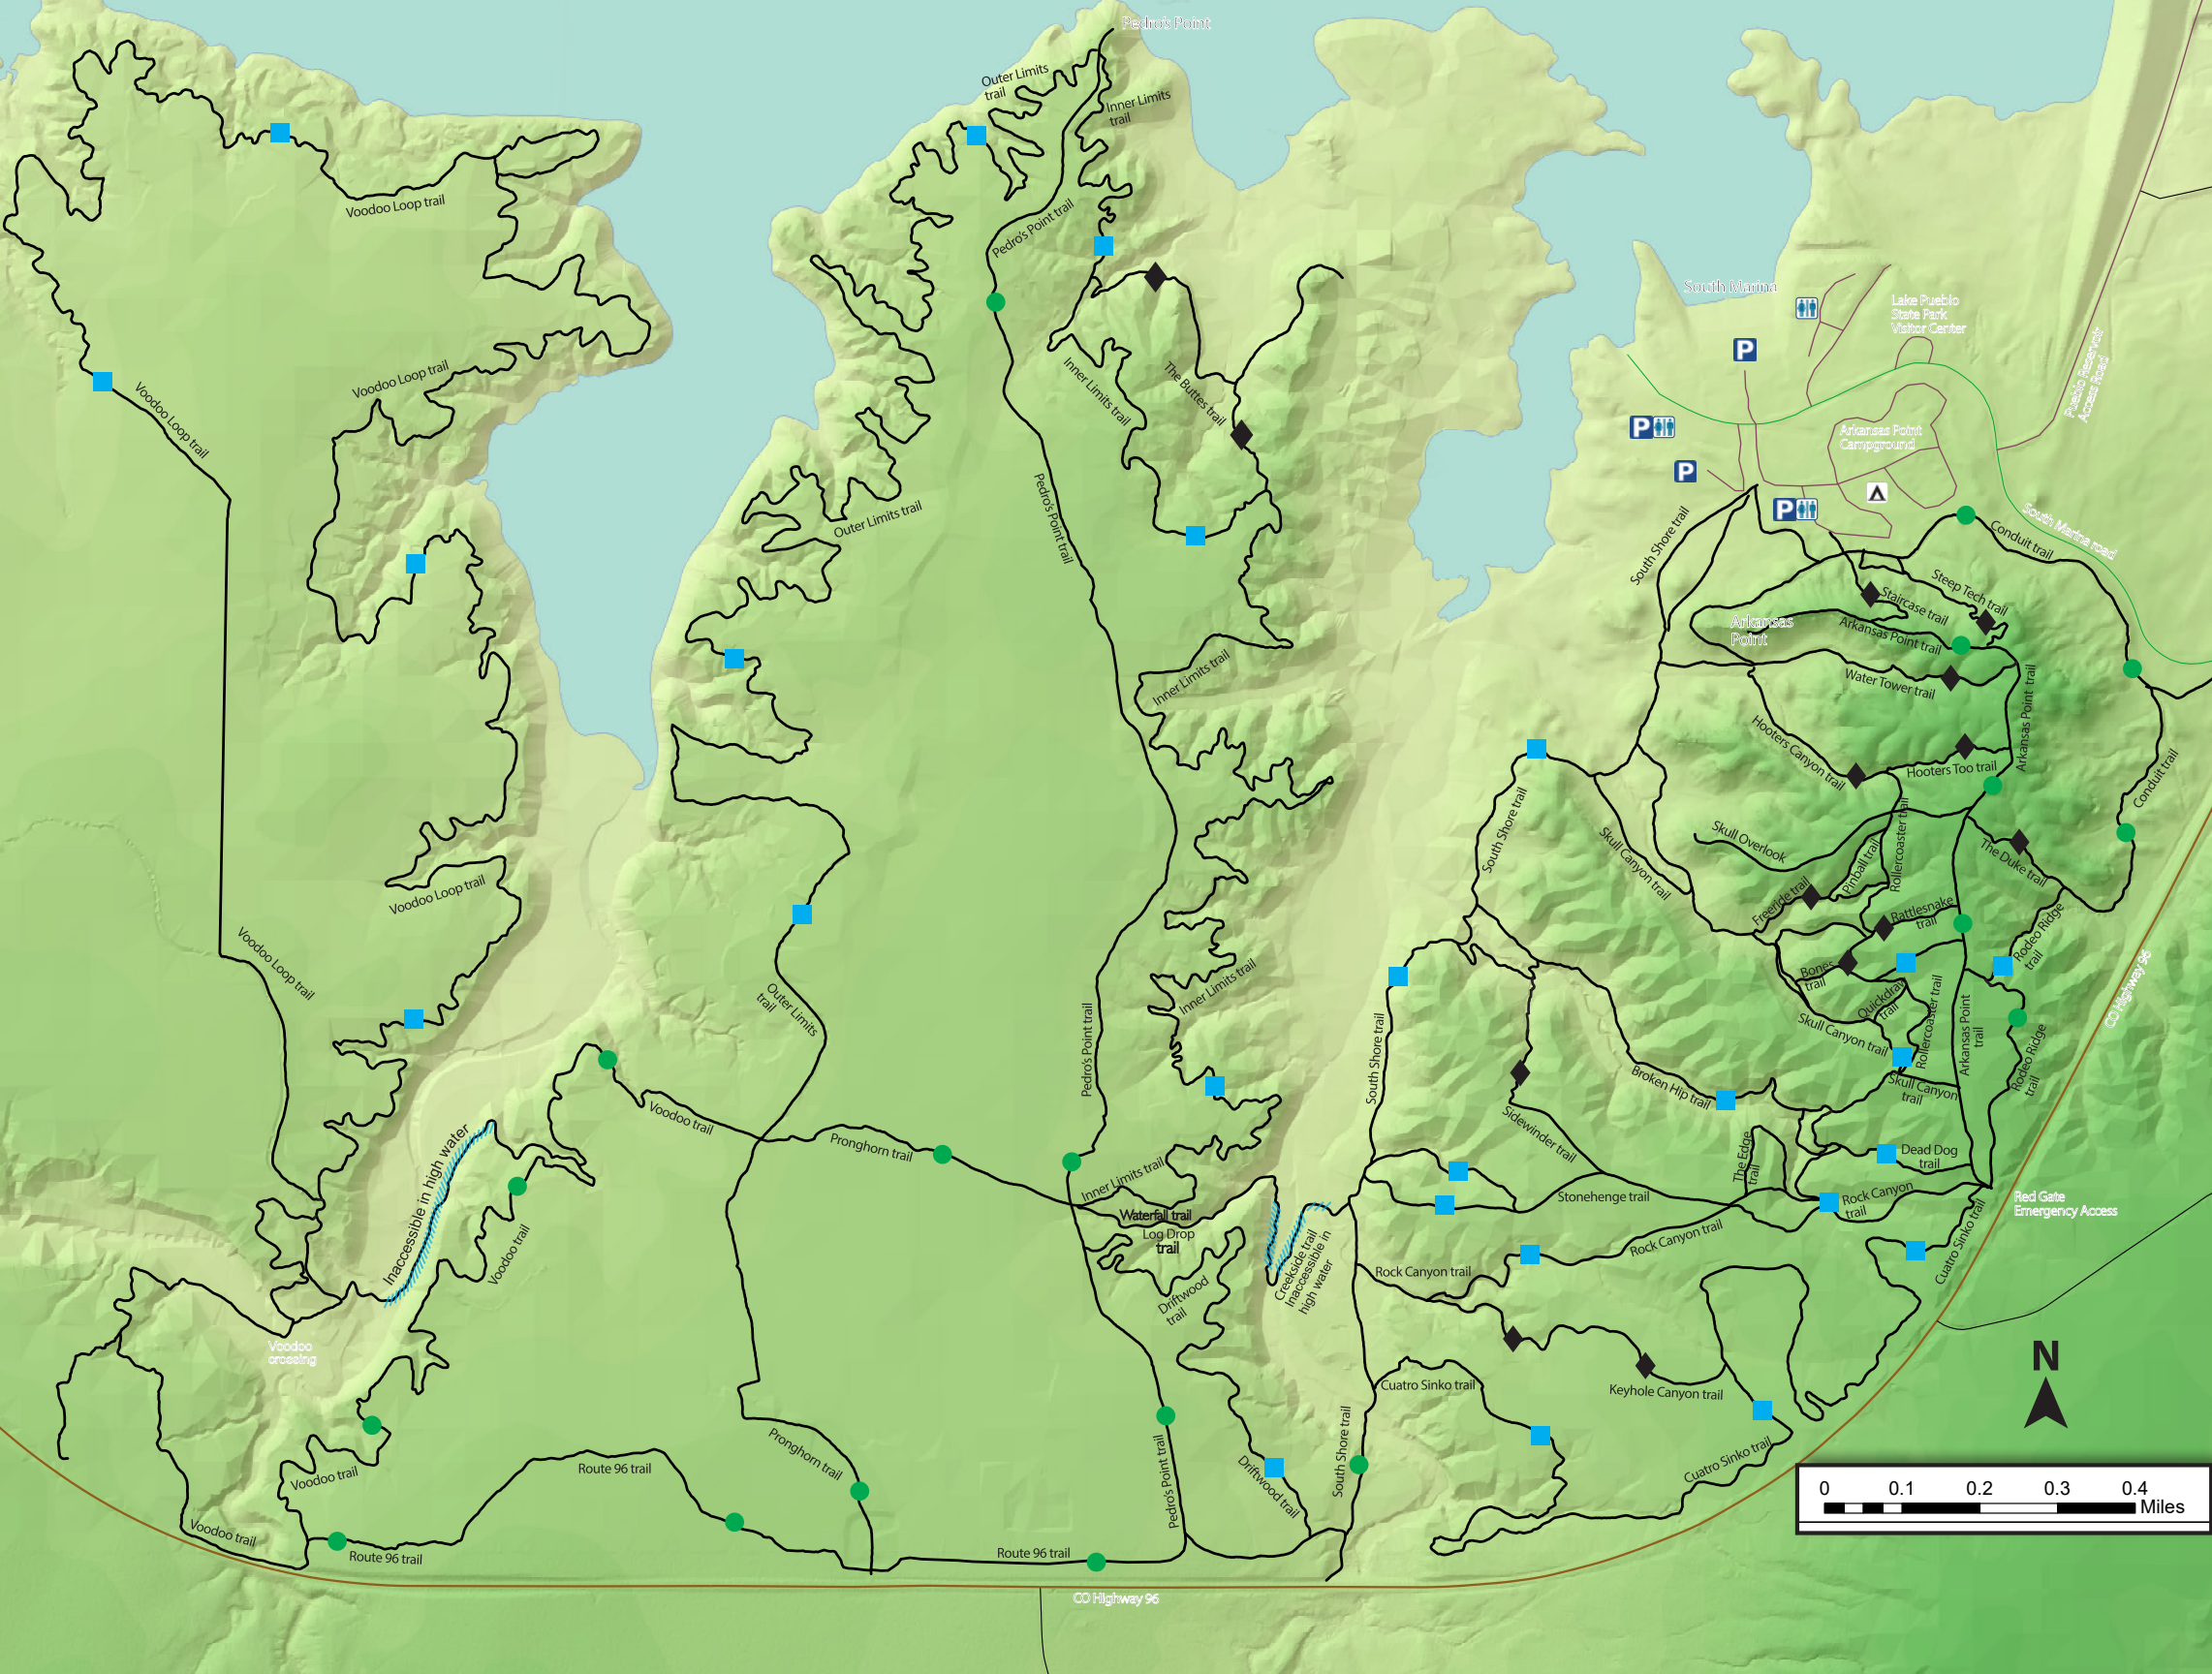

LAKE PUEBLO TRAILS

Legend

-  Novice
-  Intermediate
-  Advanced
-  Restrooms
-  Parking
-  Camping

Support local trails at:
lakepueblotrails.org